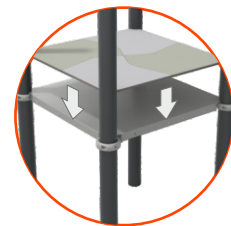

Information about the product

| | |
|---|-----------------------|
| Dimensions | 659 x 353 cm |
| Safety zone | 959 x 679 cm |
| Safety zone area | 51,133 m ² |
| Overall height | 163 cm |
| Free fall height | 72 cm |
| Amount of users | 10 |
| Product complies with EN 1176-1:2017-12 | Yes |
| Availability of spare parts | Yes |
| Age range | 1-12 |

According to EN 1176-1:2017-12 norm, the product requires applying a safety surface according to the product's free fall height.

Functions

Materials

Solid construction: made of recycled steel IS235JR, powder galvanized and covered in powder coating paint.

Multilayer sheets manufactured from reclaimed and recycled marine waste, such as fishing nets, ropes, and trawls. UV resistant.

See through polycarbonate panels

Seats made using the rotomoulding method with the utilization of biopolymers derived from sugarcane.

Platform: Steel sheet galvanized and covered with powder coating paint + hpl 6 mm

HANDRAILS:
STAINLESS STEEL AISI304

Let's Buglo