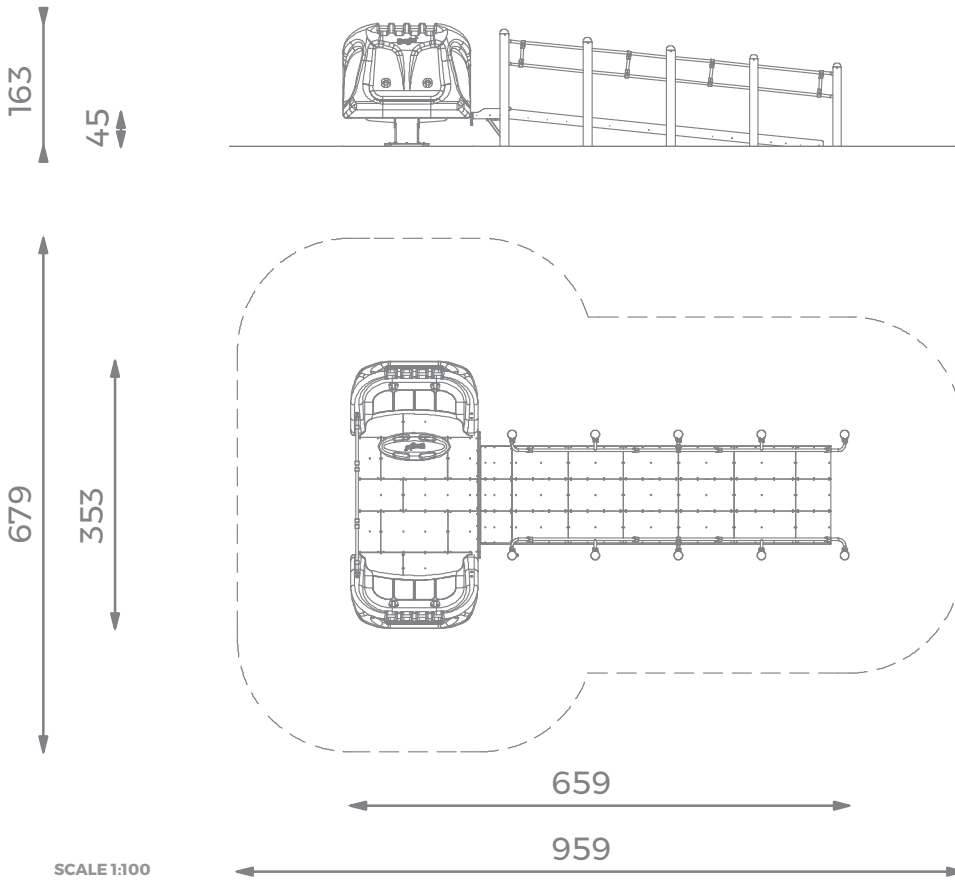

Information about the product

| | |
|---|-----------------------|
| Dimensions | 659 x 353 cm |
| Safety zone | 959 x 679 cm |
| Safety zone area | 51,133 m ² |
| Overall height | 163 cm |
| Free fall height | 72 cm |
| Amount of users | 10 |
| Product complies with EN 1176-1:2017-12 | Yes |
| Availability of spare parts | Yes |
| Age range | 1-12 |

According to EN 1176-1:2017-12 norm, the product requires applying a safety surface according to the product's free fall height.

Functions

Materials

Solid construction: made of recycled steel IS235JR, powder galvanized and covered in powder coating paint.